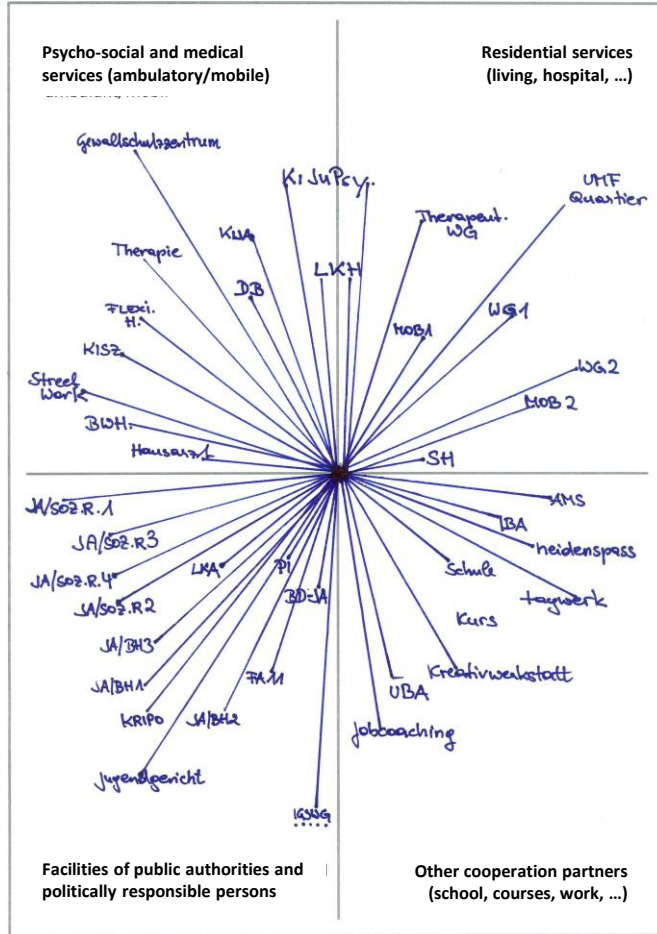

Network of the facility Availability and demand

An example

Jugend in Aktion
Österreichische Agentur

NETWORK OF THE FACILITY

EXISTING COOPERATION AND WORK/INTEREST GROUPS EXAMPLE FROM AUSTRIA

- **IGSWG**: FA11, WGs, LKH
- **Platform KJH-KJP**: LSF, FA11, IGSWG
- **Addiction competence group**: Street Work, WGs, Mob, Flexible Hilfen, DSA, DB
- **Sporadic network meetings**: ÜBA, IBA, Polizei, Bereitschaftsdienst Jugendamt, KiJu-Psychiatrie, Schlupfhaus
- Network brunch „Children and young persons in Gries-North
- Social space 1 breakfast

FURTHER NEEDS – COOPERATION AND NETWORKING

- IGSWG +
 - Areas relevant for work and education and training