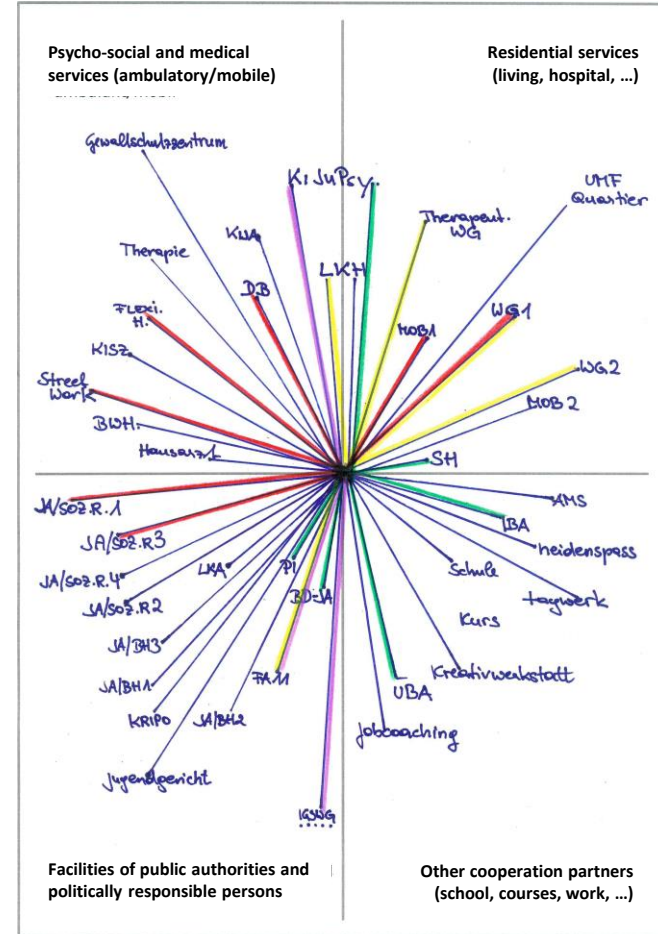

Network of the facility Availability and demand

An example

Jugend in Aktion
Österreichische Agentur

NETWORK OF THE FACILITY

EXISTING COOPERATION AND WORK/INTEREST GROUPS EXAMPLE FROM AUSTRIA

- **IGSWG**: FA11, WGs, LKH
- **Platform KJH-KJP**: LSF, FA11, IGSWG
- **Addiction competence group**: Street Work, WGs, Mob, Flexible Hilfen, DSA, DB
- **Sporadic network meetings**: ÜBA, IBA, Polizei, Bereitschaftsdienst Jugendamt, KiJu-Psychiatrie, Schlupfhaus
- Network brunch „Children and young persons in Gries-North
- Social space 1 breakfast

FURTHER NEEDS – COOPERATION AND NETWORKING

- IGSWG +
 - Areas relevant for work and education and training